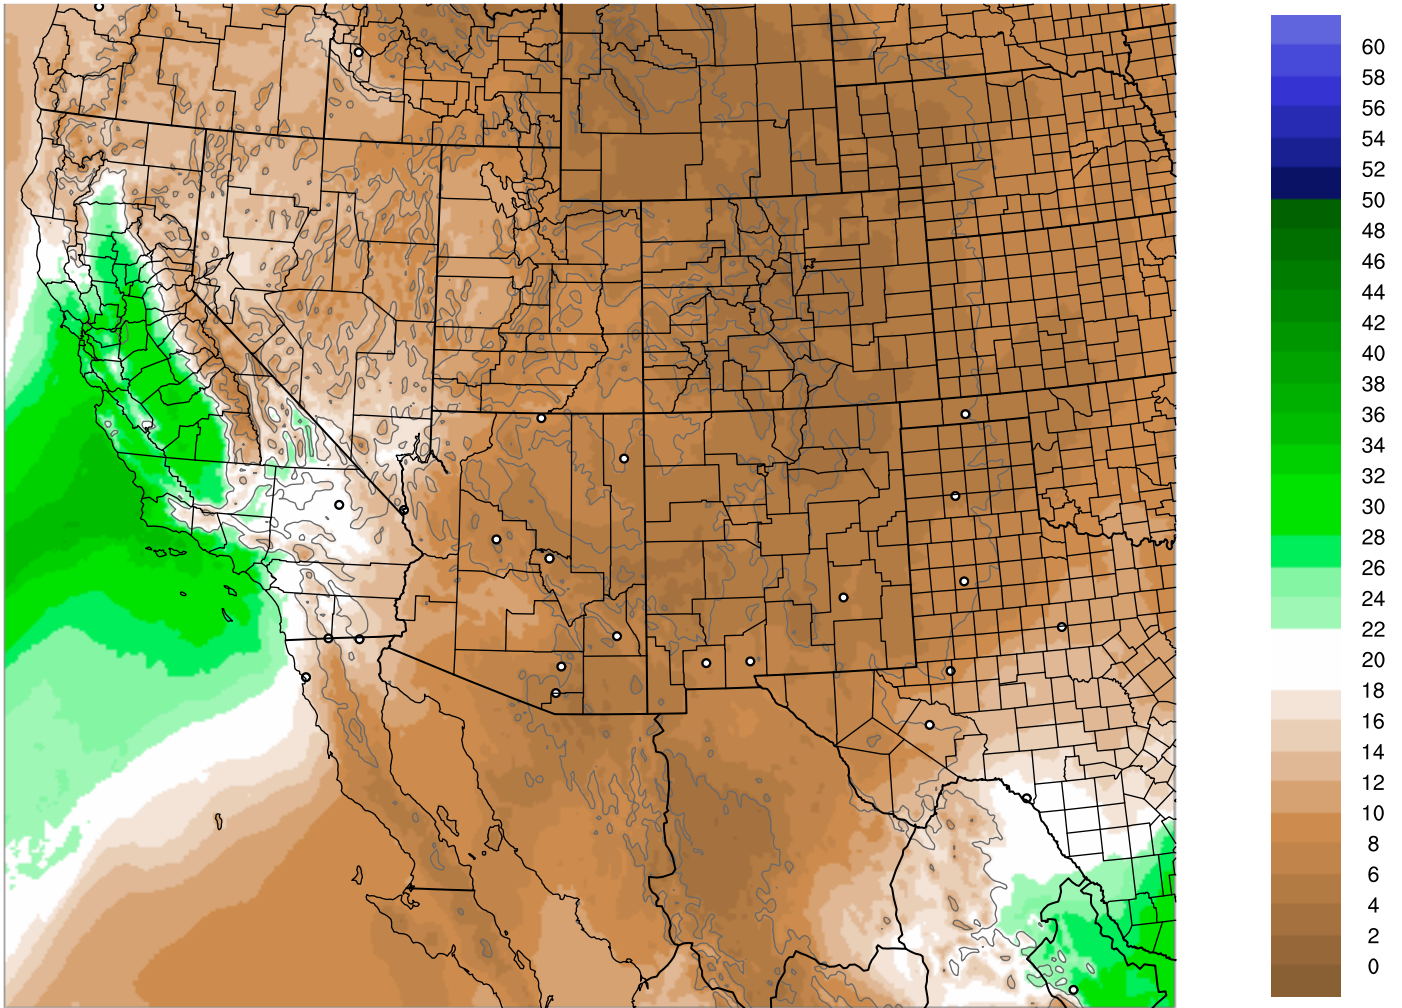

Corrected PWV 9 Jan 2023 14:45 UTC

PWV Error(mm) Obs-Init

Corrected PWV 9 Jan 2023 14:45 UTC

PWV Error(mm) Obs-Init