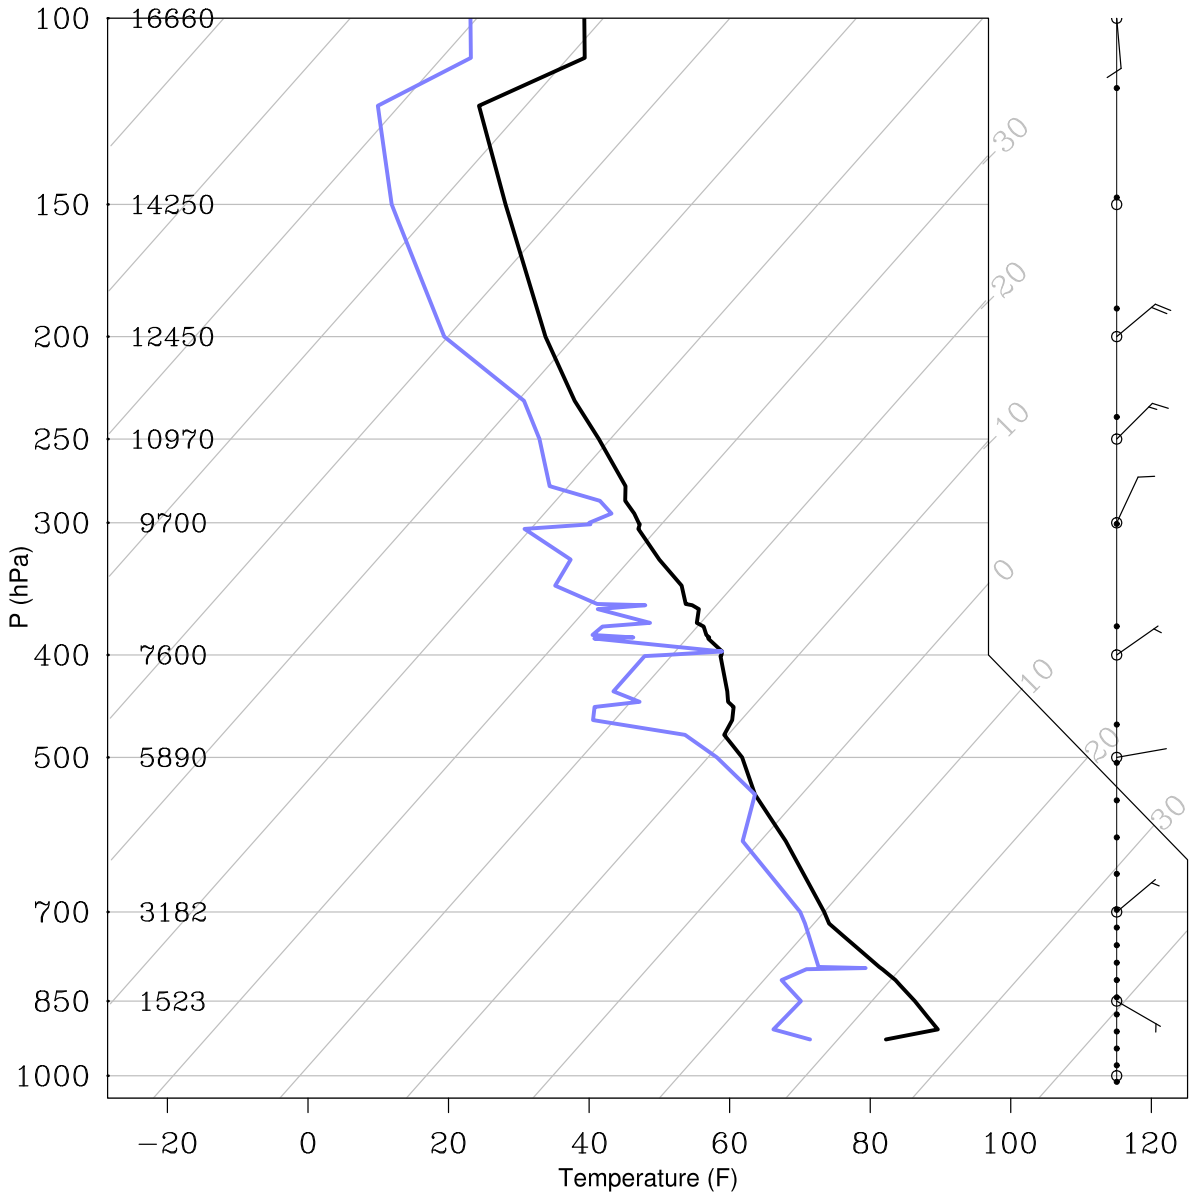

Tucson Sounding 082406 12Z

Tucson Sounding 082406 12Z